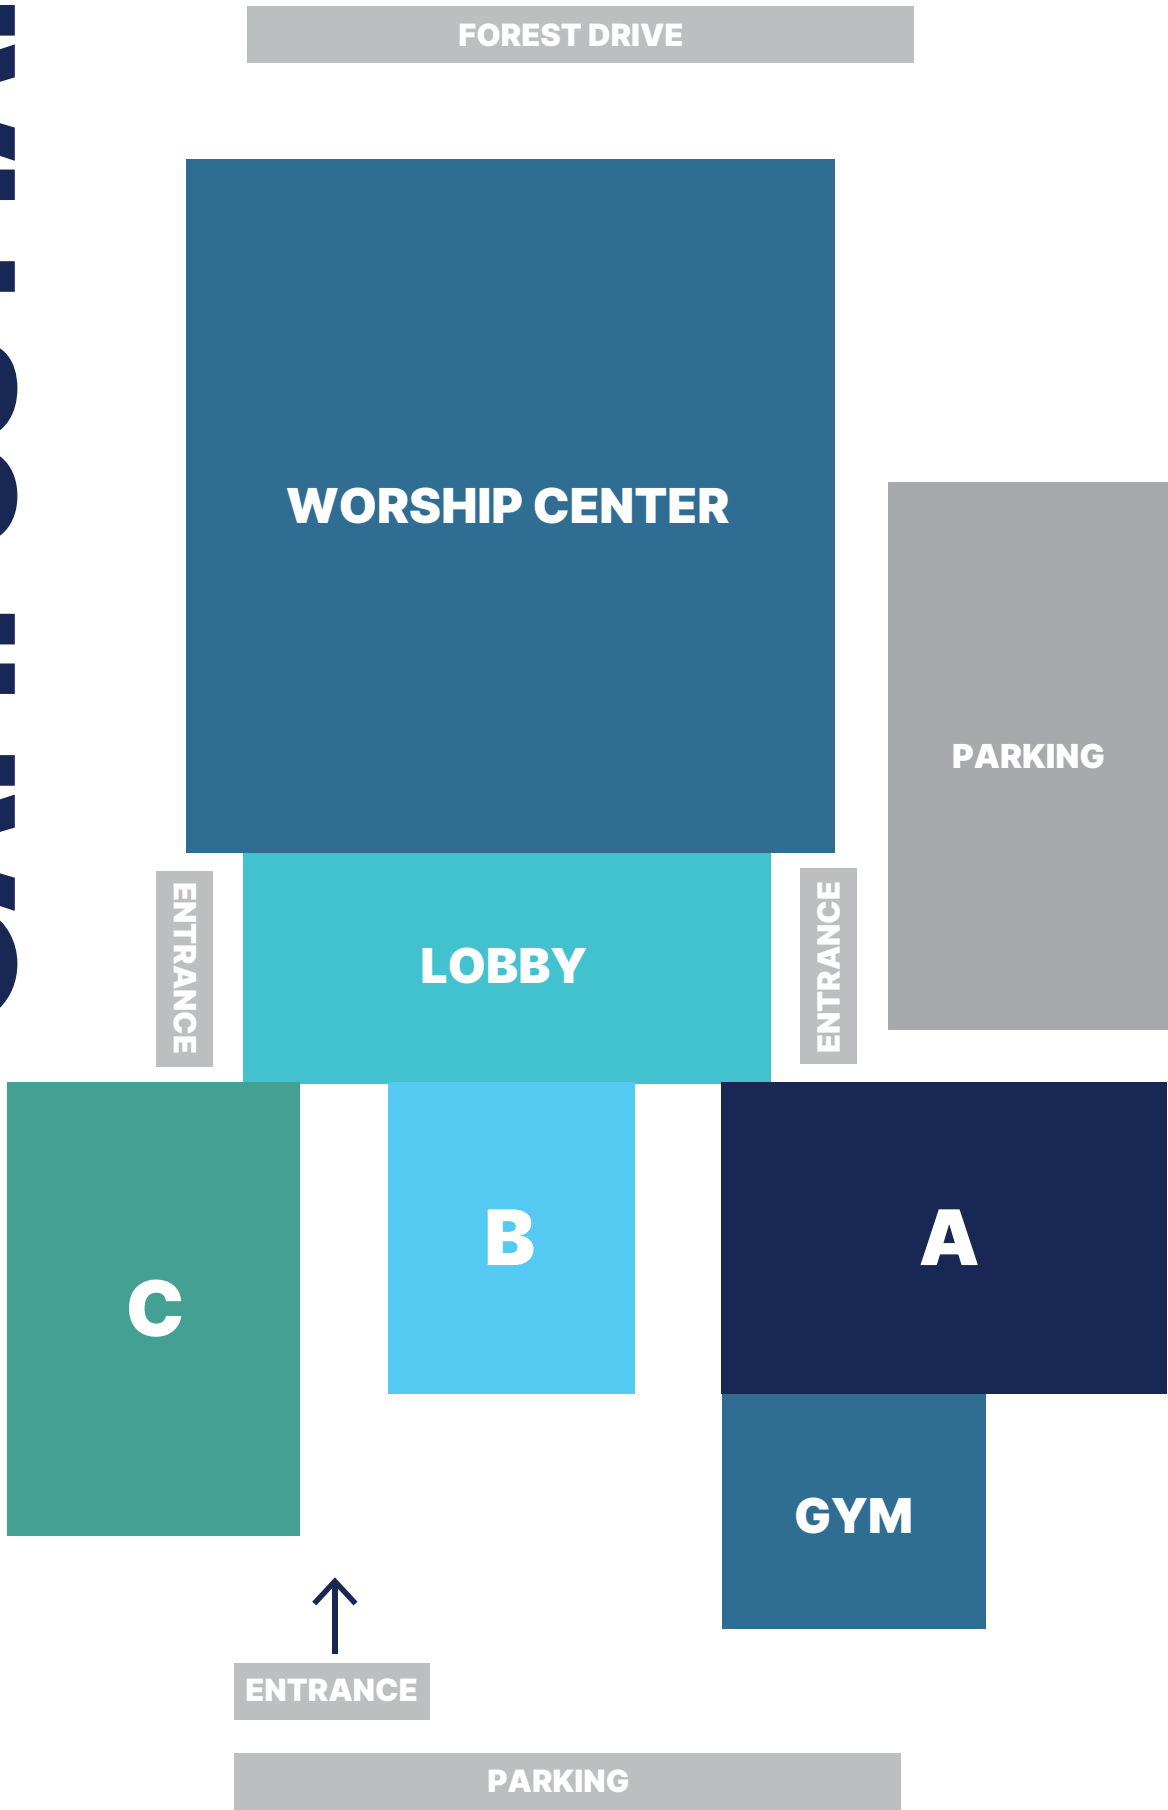

CAMPUS MAP

1st Floor Rooms

Registration

SCBaptist Exhibit

Camp McCall, DR,
History, WMU Exhibits

Stairs

C104B C104C C104A

C111 C109 C107 C105

C130 C128 C126 C124

Stairs

C129 C127 C121 C122

Stairs

Assembly Street Exhibits

Stairs

B129 First Aid B126 Foyer B123 B119 Foyer B117

B126A B126B B119B B119A

B106 B108 B110 B112

B103 Ministers' Wives Lunch Tuesday

B111

Main Street

SC21 Tuesday

2nd Floor Rooms

Stairs

C204b

B214

B214

Chapel

Start Network Lunch
Tuesday

Stairs

Stairs

Assembly
Street

Main Street